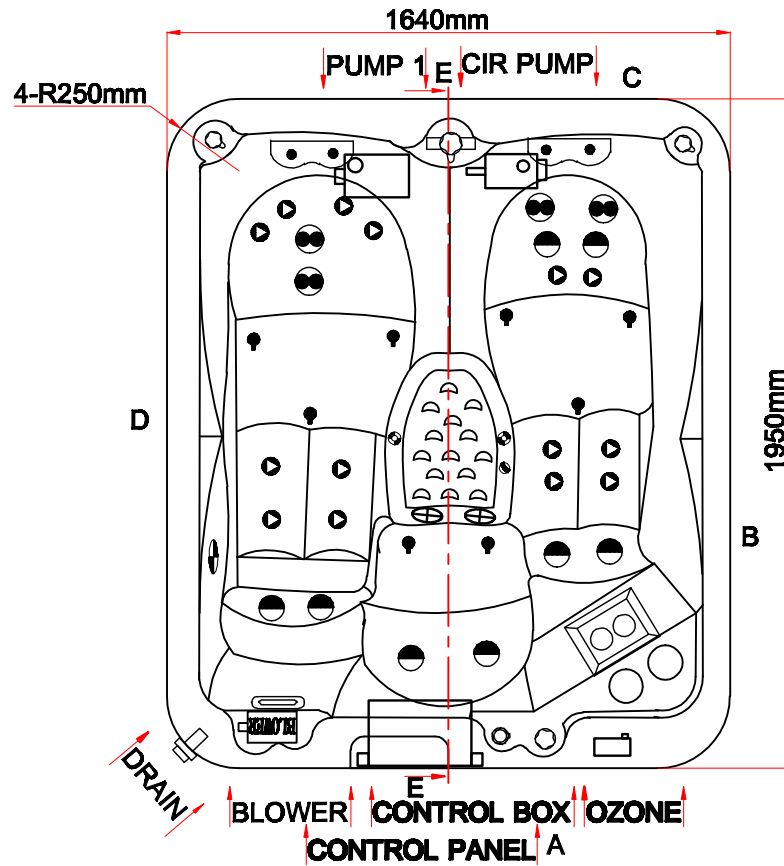

Model Name:PS 100

Business Plan

Notes: Due to manufacturing tolerances, there could be some minor differences between the actual spa and the drawing above. If site planning is critical to such tolerances, be sure to measure your actual spa. All specifications are subject to change without notice. Some components may be optional on your spa

Edition:01/4/2012

Model Name:PS 100

Fitting

5		8"Waterfall	01.03.03.0110	1	pc
4		4" Twin Pulse Jet	01.03.04.0090	4	pcs
3		Large 3" Single Pulse Jet	01.03.04.0086	8	pcs
2		2" Spinning Jet	01.03.04.0079	14	pcs
1		Air Jet	01.03.04.0076	8	pcs
<b>Edition:01/4/2012</b>					

Note: Due to manufacturing tolerances, there could be some minor differences between the actual spa and the drawing above. If site planning is critical to such tolerances, be sure to measure your actual spa. All specifications are subject to change without notice. Some components may be optional on your spa

Model Name:PS 100

Therapy Assignment

Notes: Due to manufacturing tolerances, there could be some minor differences between the actual spa and the drawing above. If site planning is critical to such tolerances, be sure to measure your actual spa. All specifications are subject to change without notice. Some components may be optional on your spa.