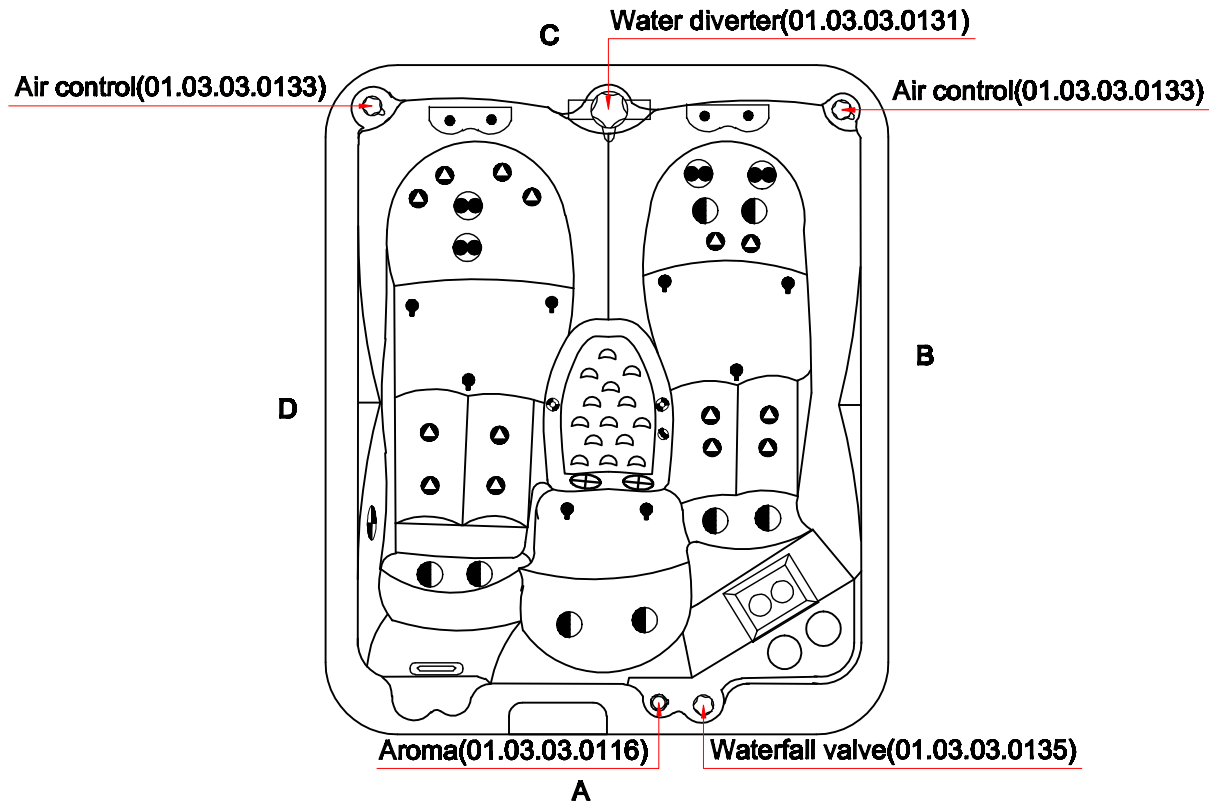

Model Name:PS 100

Fitting

5		8"Waterfall	01.03.03.0110	1	pc
4		4" Twin Pulse Jet	01.03.04.0090	4	pcs
3		Large 3" Single Pulse Jet	01.03.04.0086	8	pcs
2		2" Spinning Jet	01.03.04.0079	14	pcs
1		Air Jet	01.03.04.0076	8	pcs
Edition:01/4/2012