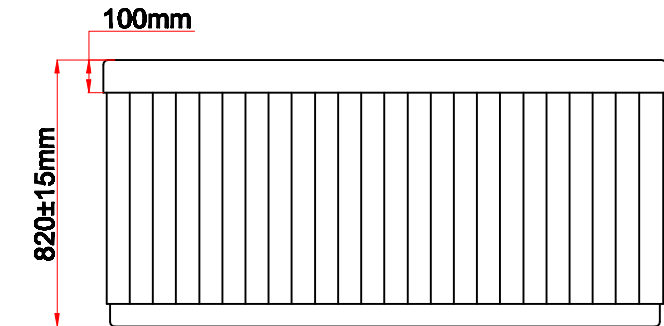

Model Name:PS 100

Business Plan

Notes: Due to manufacturing tolerances, there could be some minor differences between the actual spa and the drawing above. If site planning is critical to such tolerances, be sure to measure your actual spa. All specifications are subject to change without notice. Some components may be optional on your spa

Edition:01/4/2012

Model Name:PS 100

Fitting

5		8"Waterfall	01.03.03.0110	1	pc
4		4" Twin Pulse Jet	01.03.04.0090	4	pcs
3		Large 3" Single Pulse Jet	01.03.04.0086	8	pcs
2		2" Spinning Jet	01.03.04.0079	14	pcs
1		Air Jet	01.03.04.0076	8	pcs
<b>Edition:01/4/2012</b>					