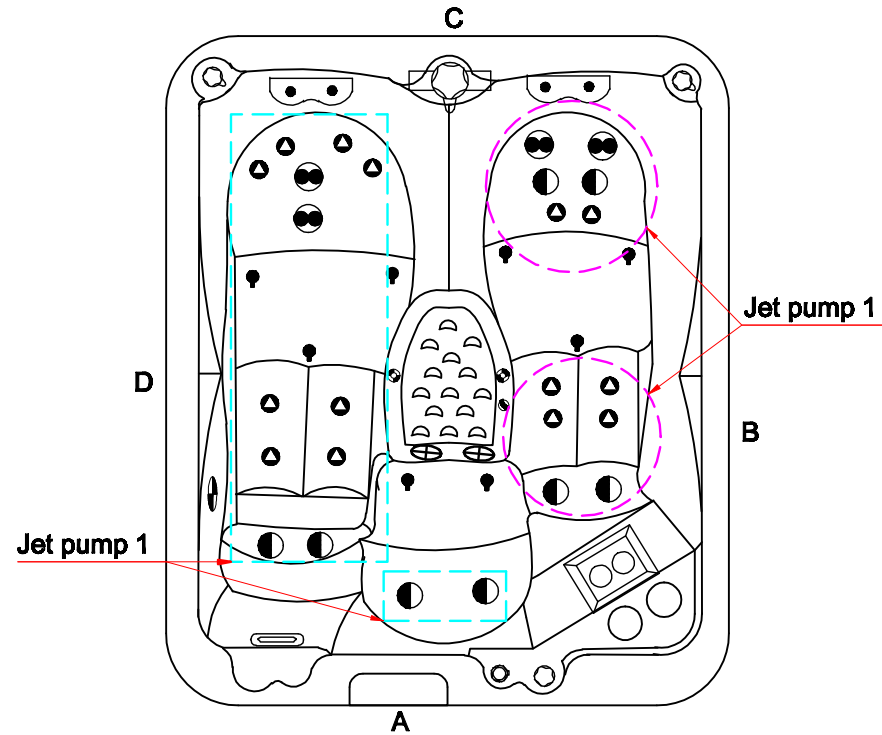

Model Name:PS 100

Business Plan

Notes: Due to manufacturing tolerances, there could be some minor differences between the actual spa and the drawing above. If site planning is critical to such tolerances, be sure to measure your actual spa. All specifications are subject to change without notice. Some components may be optional on your spa

Edition:01/4/2012

Model Name:PS 100

Fitting

5		8"Waterfall	01.03.03.0110	1	pc
4		4" Twin Pulse Jet	01.03.04.0090	4	pcs
3		Large 3" Single Pulse Jet	01.03.04.0086	8	pcs
2		2" Spinning Jet	01.03.04.0079	14	pcs
1		Air Jet	01.03.04.0076	8	pcs
<b>Edition:01/4/2012</b>					

Note: Due to manufacturing tolerances, there could be some minor differences between the actual spa and the drawing above. If site planning is critical to such tolerances, be sure to measure your actual spa. All specifications are subject to change without notice. Some components may be optional on your spa

Model Name:PS 100

Therapy Assignment

Notes: Due to manufacturing tolerances, there could be some minor differences between the actual spa and the drawing above. If site planning is critical to such tolerances, be sure to measure your actual spa. All specifications are subject to change without notice. Some components may be optional on your spa.