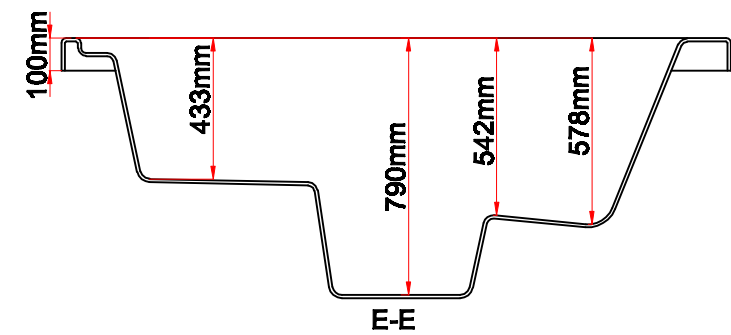

Model Name:PS 100

Business Plan

Notes: Due to manufacturing tolerances, there could be some minor differences between the actual spa and the drawing above. If site planning is critical to such tolerances, be sure to measure your actual spa. All specifications are subject to change without notice. Some components may be optional on your spa

Edition:01/4/2012

Model Name:PS 100

Fitting

5		8"Waterfall	01.03.03.0110	1	pc
4		4" Twin Pulse Jet	01.03.04.0090	4	pcs
3		Large 3" Single Pulse Jet	01.03.04.0086	8	pcs
2		2" Spinning Jet	01.03.04.0079	14	pcs
1		Air Jet	01.03.04.0076	8	pcs
<b>Edition:01/4/2012</b>					

Note: Due to manufacturing tolerances, there could be some minor differences between the actual spa and the drawing above. If site planning is critical to such tolerances, be sure to measure your actual spa. All specifications are subject to change without notice. Some components may be optional on your spa

Model Name:PS 100

Therapy Assignment

Notes: Due to manufacturing tolerances, there could be some minor differences between the actual spa and the drawing above. If site planning is critical to such tolerances, be sure to measure your actual spa. All specifications are subject to change without notice. Some components may be optional on your spa.