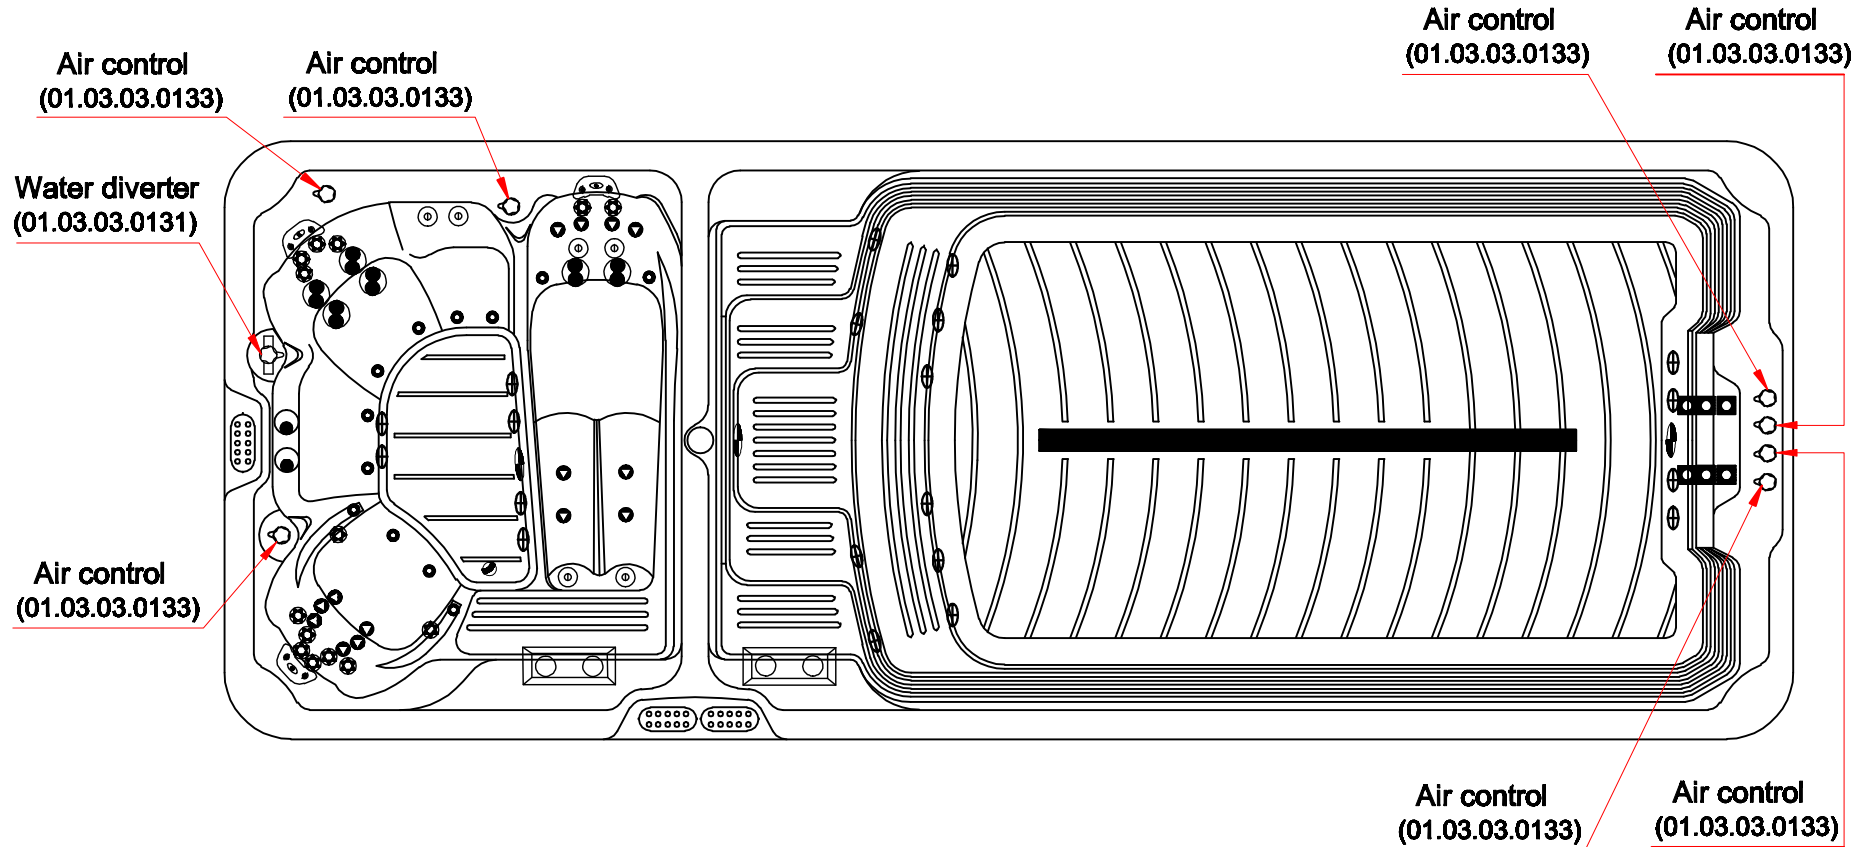

Model Name: Pacific 60 Superior

Fitting

7	■	Swim Jet	01.03.04.0103	6	pcs
6	▲	2" Spinning Jet	01.03.04.0010	14	pcs
5	●	4" Single Pulse Jet	01.03.04.0068	2	pcs
4	⊙	4" Spinning Jet	01.03.04.0069	6	pcs
3	⊕	3" Single Pulse	01.03.04.0013	6	pcs
2	⊗	2" Jet Directional	01.03.04.0057	14	pcs
1	○	Large 1" Jet	01.03.04.0075	12	pcs

Edition:16/4/2012