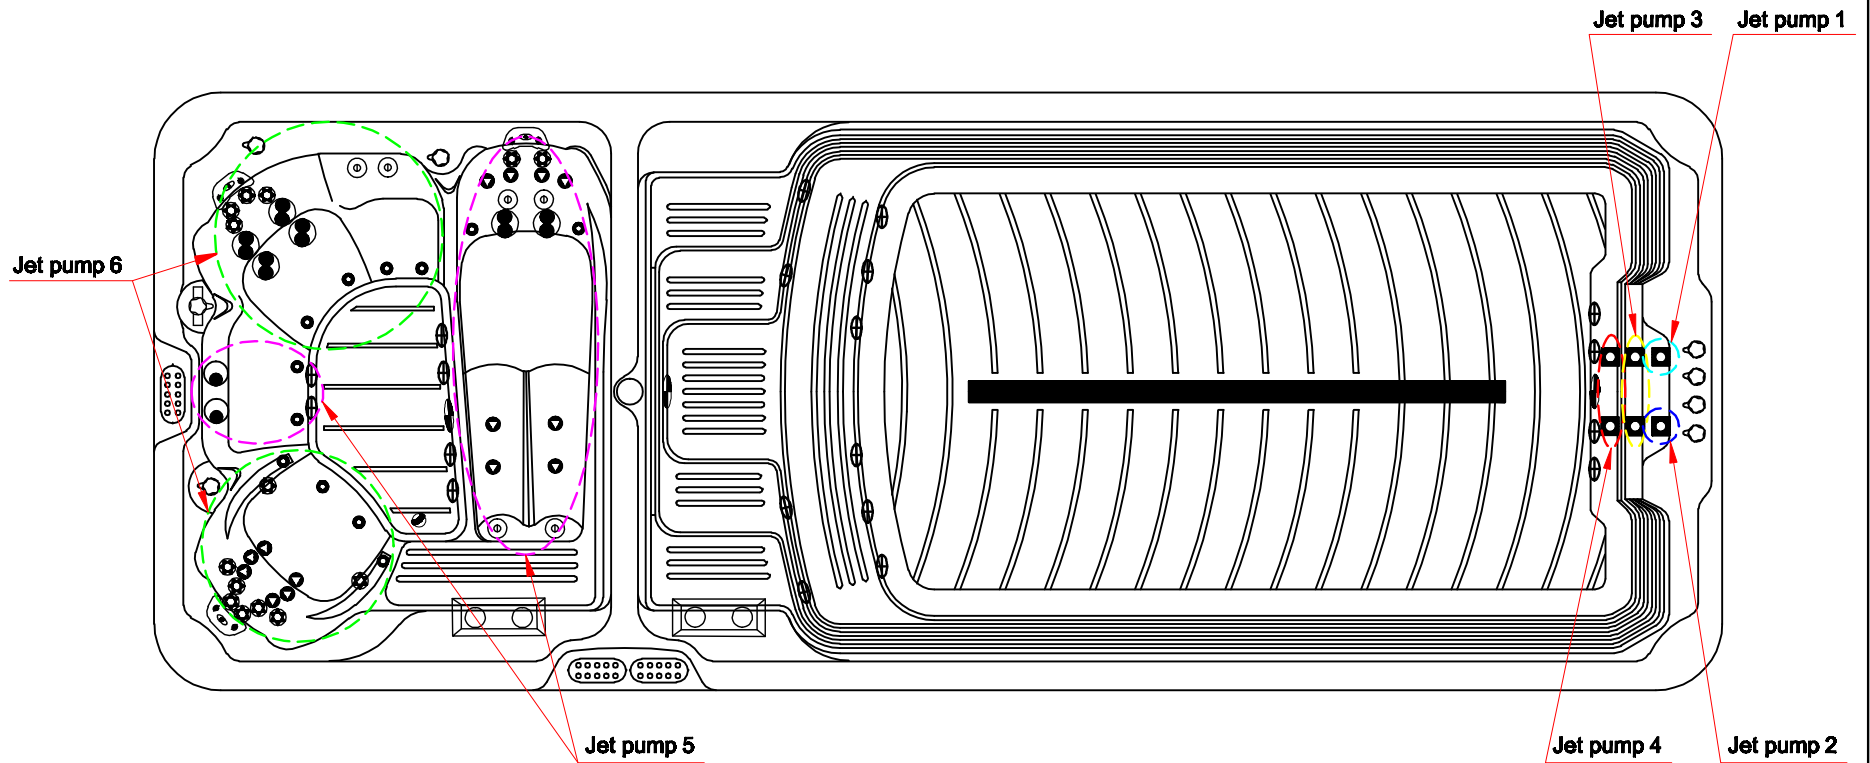

Model Name: Pacific 60 Superior

Therapy Assignment

Edition: 16/4/2012