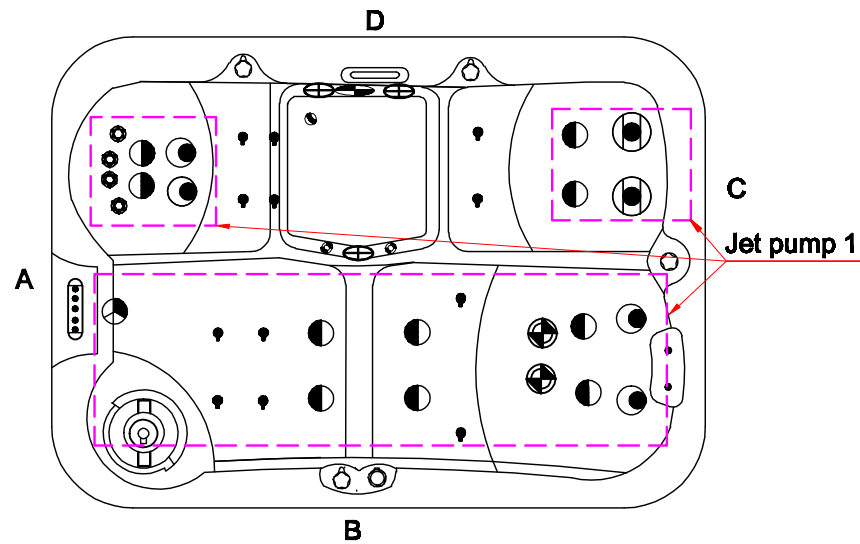

Edition: 01/4/2012

Model Name:OS 200

Fitting

Note: Due to manufacturing tolerances, there could be some minor differences between the actual spa and the drawing above. If site planning is critical to such tolerances, be sure to measure your actual spa. All specifications are subject to change without notice. Some components may be optional on your spa

8		8"Waterfall	01.03.03.0110	1	pc
7		2"Jet Directional	01.03.04.0078	4	pcs
6		5"Jet Directional	01.03.04.0092	2	pcs
5		Large 3"Single Pulse Jet	01.03.04.0086	10	pcs
4		Large 3" Jet Directional	01.03.04.0085	1	pc
3		4"Single Pulse Jet	01.03.04.0089	4	pcs
2		4"Jet Directional	01.03.04.0088	2	pcs
1		Air Jet	01.03.04.0076	12	pcs
Edition:01/4/2012					

Model Name: OS 200

Therapy Assignment

Notes: Due to manufacturing tolerances, there could be some minor differences between the actual spa and the drawing above. If site planning is critical to such tolerances, be sure to measure your actual spa. All specifications are subject to change without notice. Some components may be optional on your spa.