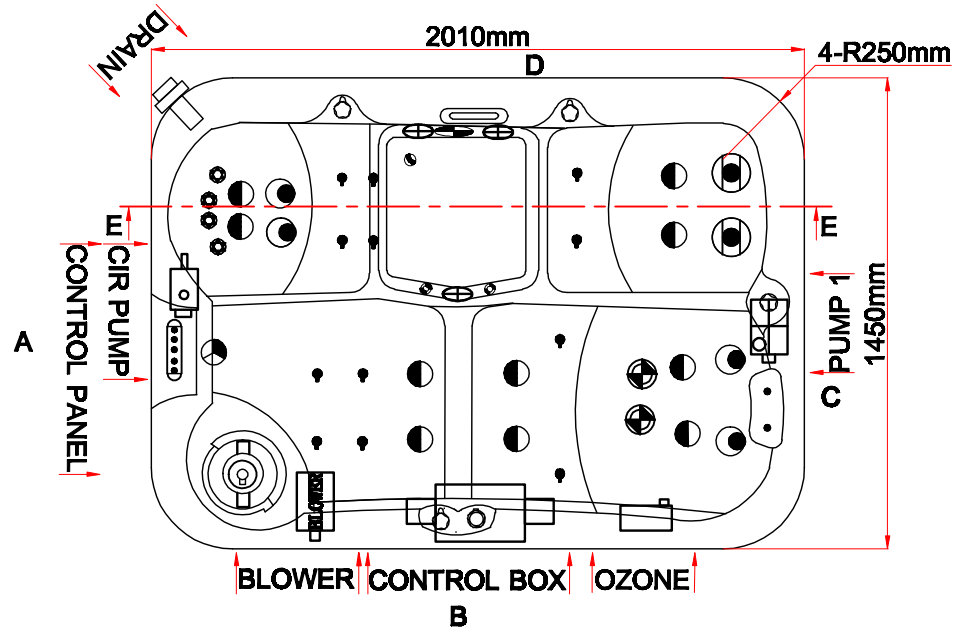

Model Name: OS 200

Business Plan

Notes: Due to manufacturing tolerances, there could be some minor differences between the actual spa and the drawing above. If site planning is critical to such tolerances, be sure to measure your actual spa. All specifications are subject to change without notice. Some components may be optional on your spa

Edition: 01/4/2012

Model Name:OS 200

Fitting

Note: Due to manufacturing tolerances, there could be some minor differences between the actual spa and the drawing above. If site planning is critical to such tolerances, be sure to measure your actual spa. All specifications are subject to change without notice. Some components may be optional on your spa

8		8"Waterfall	01.03.03.0110	1	pc
7		2"Jet Directional	01.03.04.0078	4	pcs
6		5"Jet Directional	01.03.04.0092	2	pcs
5		Large 3"Single Pulse Jet	01.03.04.0086	10	pcs
4		Large 3" Jet Directional	01.03.04.0085	1	pc
3		4"Single Pulse Jet	01.03.04.0089	4	pcs
2		4"Jet Directional	01.03.04.0088	2	pcs
1		Air Jet	01.03.04.0076	12	pcs
Edition:01/4/2012					

Model Name: OS 200

Therapy Assignment

Notes: Due to manufacturing tolerances, there could be some minor differences between the actual spa and the drawing above. If site planning is critical to such tolerances, be sure to measure your actual spa. All specifications are subject to change without notice. Some components may be optional on your spa.