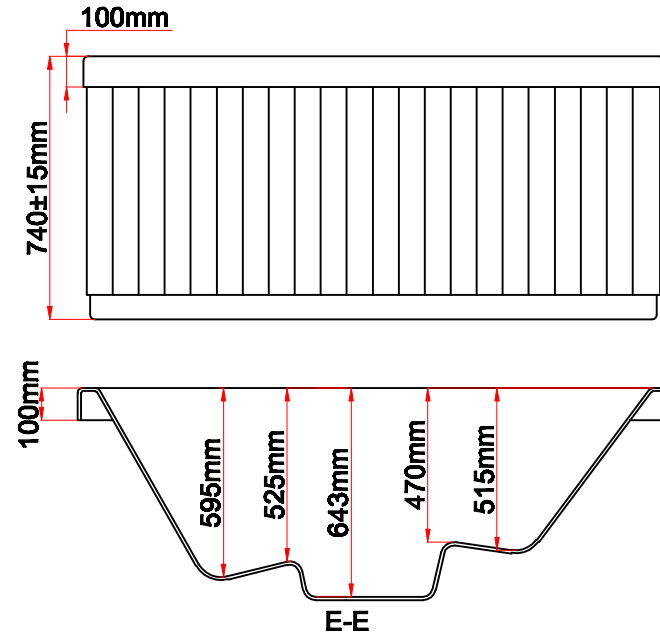

Model Name: OS 200

Business Plan

Notes: Due to manufacturing tolerances, there could be some minor differences between the actual spa and the drawing above. If site planning is critical to such tolerances, be sure to measure your actual spa. All specifications are subject to change without notice. Some components may be optional on your spa

Edition: 01/4/2012

Model Name:OS 200

Fitting

Note: Due to manufacturing tolerances, there could be some minor differences between the actual spa and the drawing above. If site planning is critical to such tolerances, be sure to measure your actual spa. All specifications are subject to change without notice. Some components may be optional on your spa

8		8"Waterfall	01.03.03.0110	1	pc
7		2"Jet Directional	01.03.04.0078	4	pcs
6		5"Jet Directional	01.03.04.0092	2	pcs
5		Large 3"Single Pulse Jet	01.03.04.0086	10	pcs
4		Large 3" Jet Directional	01.03.04.0085	1	pc
3		4"Single Pulse Jet	01.03.04.0089	4	pcs
2		4"Jet Directional	01.03.04.0088	2	pcs
1		Air Jet	01.03.04.0076	12	pcs
Edition:01/4/2012					

Model Name: OS 200

Therapy Assignment

Notes: Due to manufacturing tolerances, there could be some minor differences between the actual spa and the drawing above. If site planning is critical to such tolerances, be sure to measure your actual spa. All specifications are subject to change without notice. Some components may be optional on your spa.