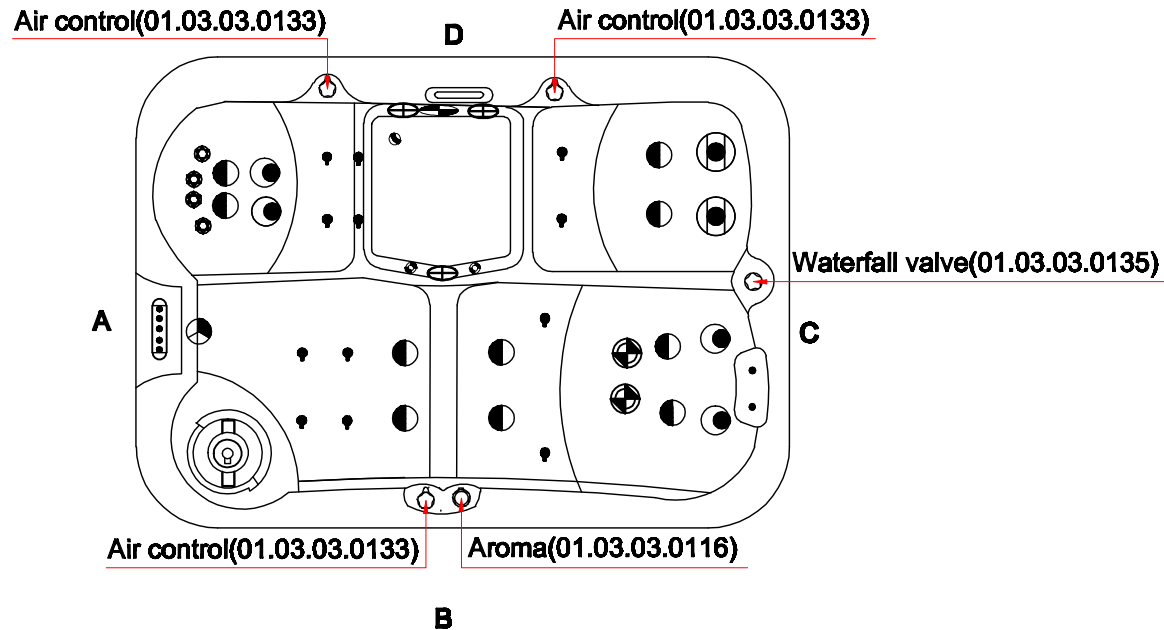

Model Name:OS 200

Fitting

8		8"Waterfall	01.03.03.0110	1	pc
7		2"Jet Directional	01.03.04.0078	4	pcs
6		5"Jet Directional	01.03.04.0092	2	pcs
5		Large 3"Single Pulse Jet	01.03.04.0086	10	pcs
4		Large 3" Jet Directional	01.03.04.0085	1	pc
3		4"Single Pulse Jet	01.03.04.0089	4	pcs
2		4"Jet Directional	01.03.04.0088	2	pcs
1		Air Jet	01.03.04.0076	12	pcs
Edition:01/4/2012